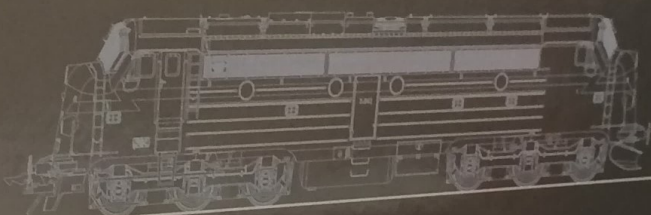

0  
1:45

TOPLINE MODELS

PASSION FOR  
TRAINS

NSB Di.3 641 Diesel Locomotive

0  
1:45

TOPLINE MODELS

SNCB 204003 Diesel Locomotive