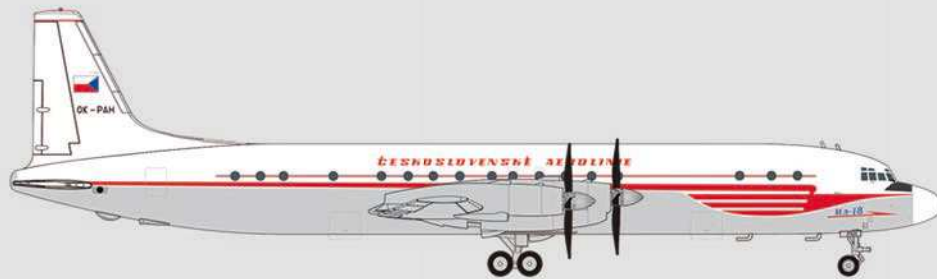

- 571333 CSA Czechoslovak Airlines Ilyushin IL-18 – OK-PAH ↔ 18,0 cm (M) 1/200 79,95 €